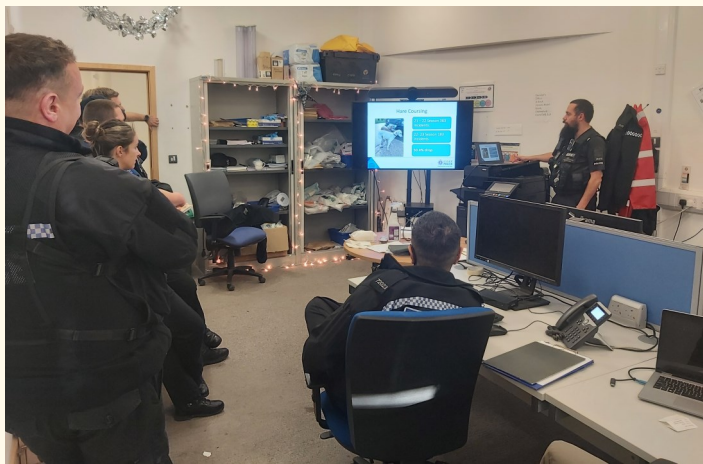

We visited the Christmas Charity Tractor Run at R W Crawfords in Chelmsford where we met the Essex County Fire and Rescue Service Community Officer with their tractor.

The team were kept busy visiting Essex 'Warm Places' hubs across the county. The hubs have been set up to provide warmth, social contact

Raising awareness of the types of crime that are unique to rural settings and equipping local officers with the knowledge to tackle them is part of RET's aim.

Sgt Felton also visited Essex Police Training College to speak to week 11 trainee officers about rural crime. After a presentation on RET's role the class had many very interesting questions.